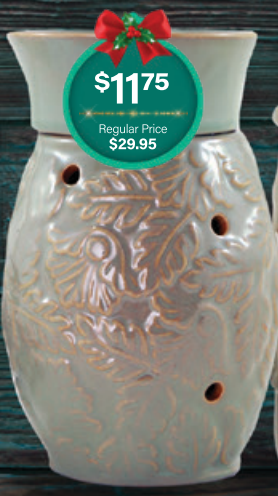

$11⁷⁵
Regular Price $29.95